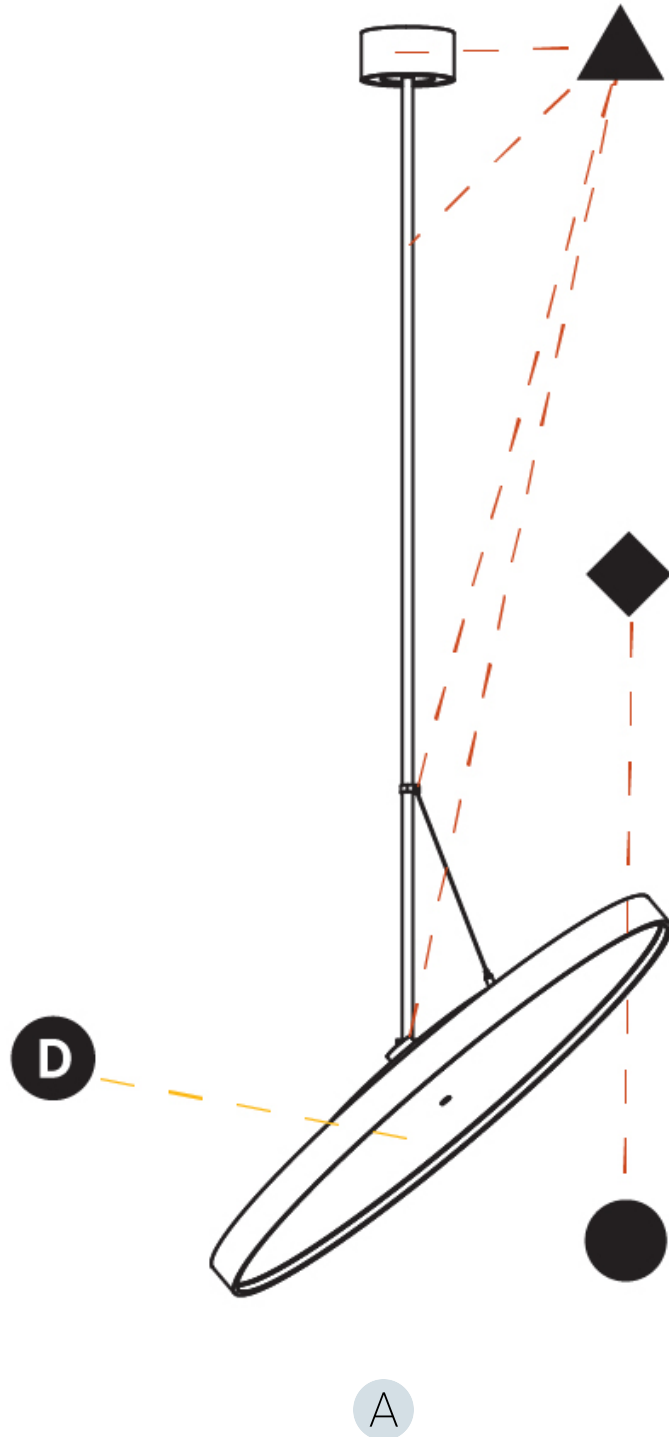

Adjustability: Rotational 170°; Tilt 90°

RATINGS AND CERTIFICATIONS

Certified By: Certified for North American Standards
 IP rating: IP20

SIGN DIVA FLEX KORONA SUSPENSION

A30868-

PROJECT	_____
TYPE	_____
SPECIFIER	_____
QUANTITY	_____
DATE	_____