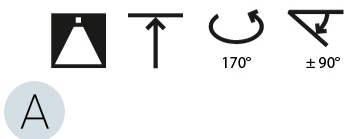

Adjustability: Rotational 170°; Tilt 90°

RATINGS AND CERTIFICATIONS

Certified By: Certified for North American Standards
 IP rating: IP20

SIGN DIVA FLEX KORONA SUSPENSION

A30868-

PROJECT	_____
TYPE	_____
SPECIFIER	_____
QUANTITY	_____
DATE	_____