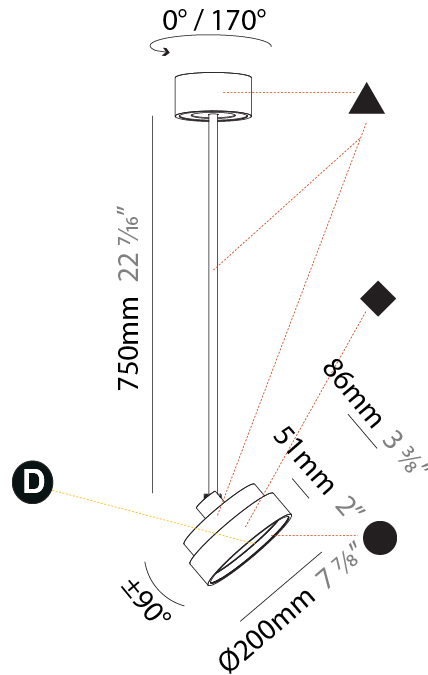

GENERAL

Series: Sign Diva Flex
Subseries: Sign Diva Flex Korona
Brand: Prolicht
Division: Architectural
Mounting Type: Suspension
Mounting Location: Ceiling
Subcategory: Pendant

PHYSICAL

Shape: Round
Diameter (mm): 200
Diameter (in): 7 7/8
Height (mm): 870
Height (in): 34 1/4
Light Distribution: Adjustable / Direct
Weight (kg): 2.007
Weight (lbs): 4.42
Diffuser: PMMA - Opal / Micro-Prism / Sparkling Secret / Vintage Industrial
Fixture Finish: SSR / BKV / CWI / CRY / HAB / UFT / ITA / RUA / FTG / MYG / LOD / PUS / FRO / FUP / KIA / POP / BLS / SPG / MEY / GOH / GUM / CHC / COM / ABZ / JAG / OBR / MOS / ROR
Fixture Material: Extruded Aluminum / Steel

ELECTRICAL

Lamp Type: LED (Zhaga Standard)
Input Wattage (W): 12.1
Total Output Wattage (W): 11
Dimming: Tri-Mode (Non-Dimming and Phase Dimming (120Vac only) and 0-10V Dimming)
Driver Included: Yes
Driver Location: Integrated
Driver Type: Constant Current - Universal
Driver Class: Class 2
Input Voltage (V): 120 - 277
Constant Current (MA): 350

LED

Color Temperature (°K): 2700 / 3000 / 3500 / 4000
Max. Delivered Lumen (lm): 836 / 895 / 903 / 921
Nominal Lumen (lm): 1280 / 1370 / 1382 / 1410
CRI: >90 CRI
Lamp Life (hrs): 50000

OPTICAL

Adjustability: Rotational 170°; Tilt 90°

RATINGS AND CERTIFICATIONS

Certified By: Certified for North American Standards
IP rating: IP20